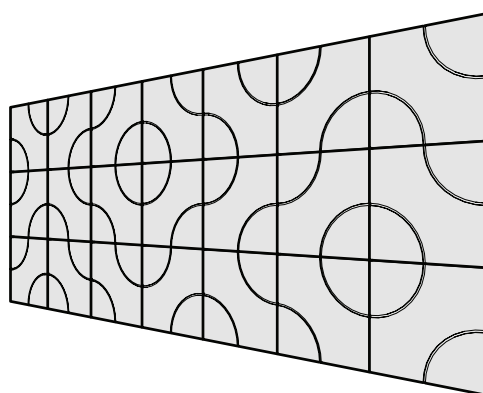

MEC1 Water

Here are 6 different ways you can display this tile