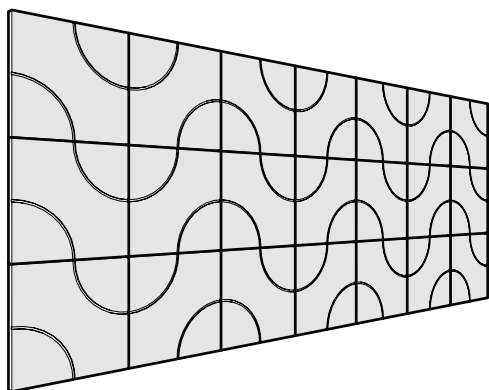

MEC1 Water

Here are 6 different ways you can display this tile