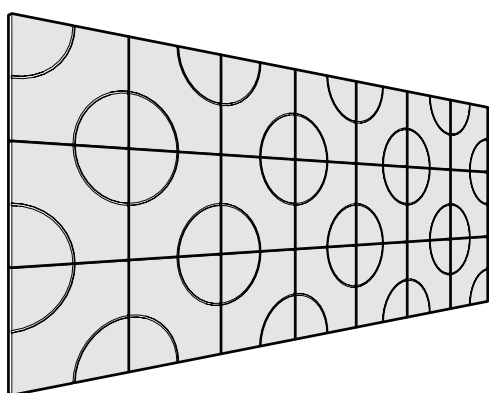

MEC1 Water

Here are 6 different ways you can display this tile