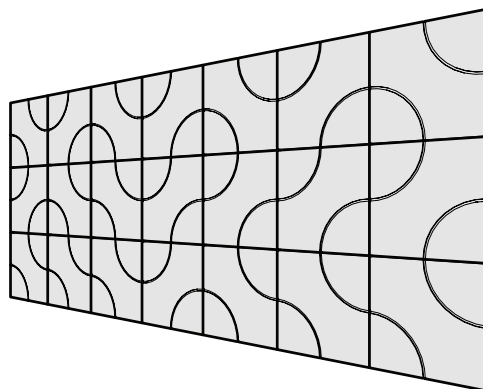

MEC1 Water

Here are 6 different ways you can display this tile